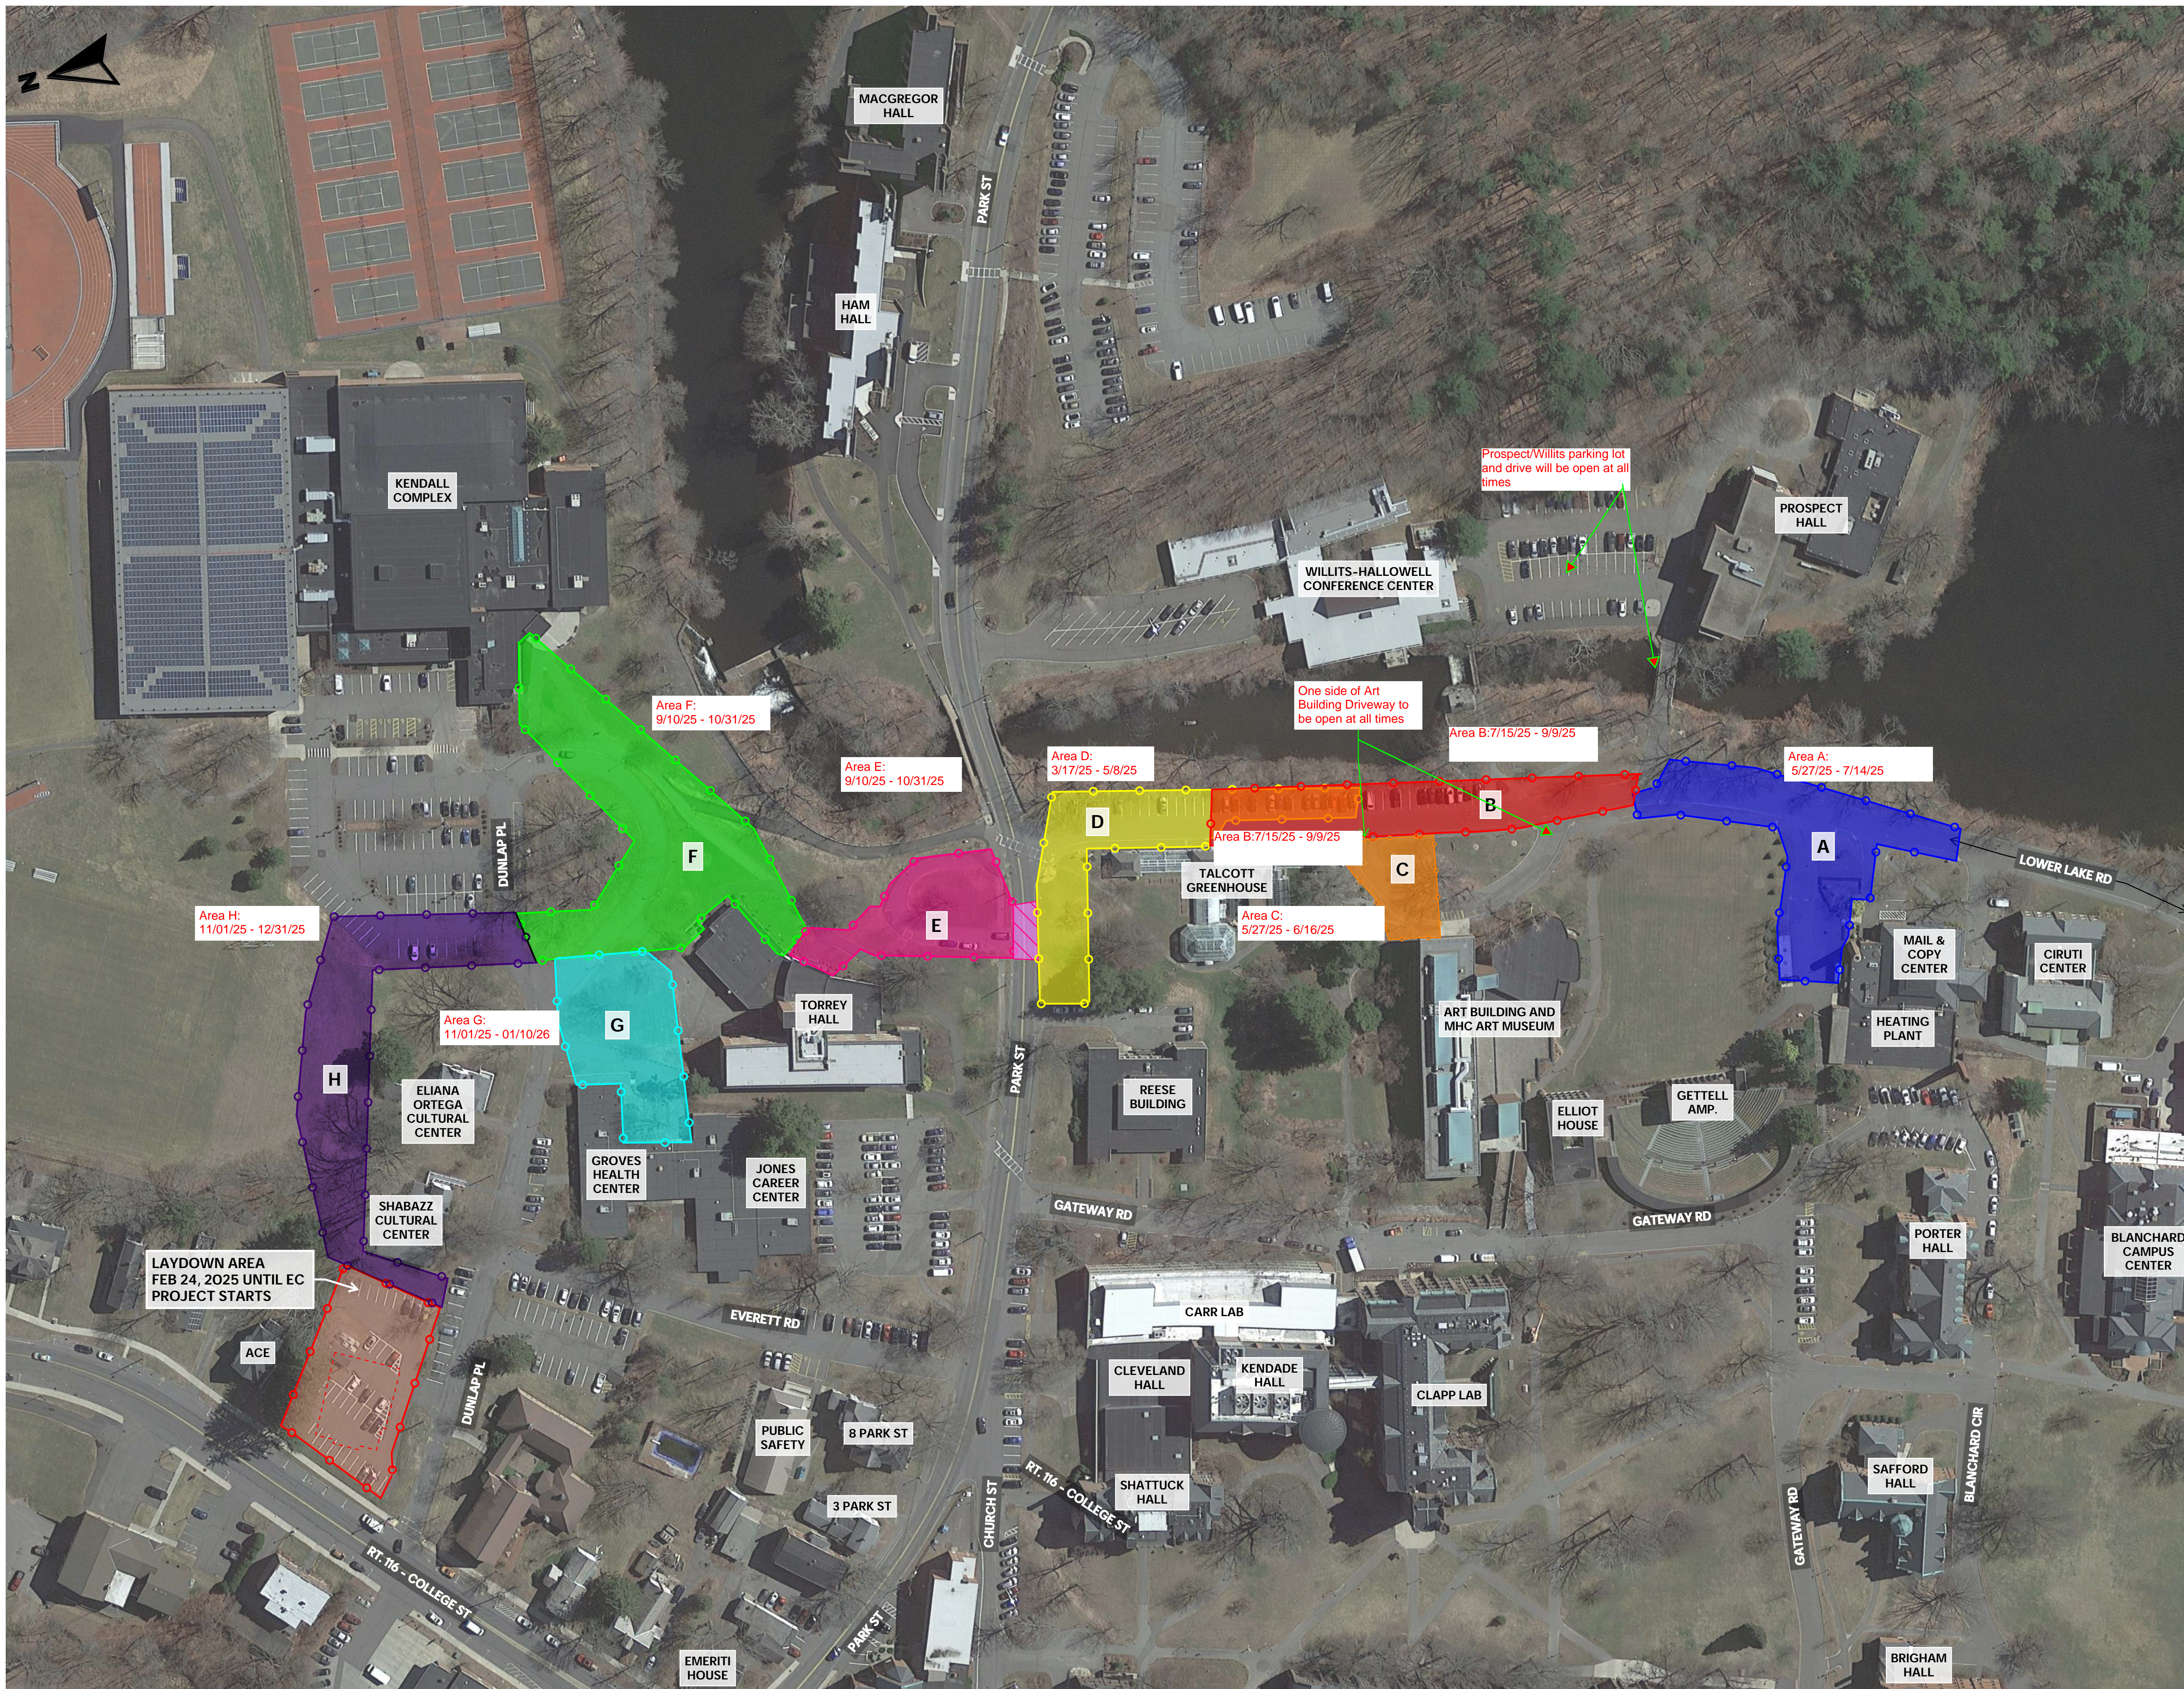

Established in 1879

NOTES:

- Crew 1: Area D - Area E - Area A - Area B - Area C - Area H
- Crew 2: Area F - Area G

- Schedule of Area Construction (Alphabetical):

LEGEND

- Area A
- Area B
- Area D
- Area E
- Area E - Road Closure TBD
- Area F
- Area G
- Area H
- Energy Center
- Lay Down Area

Mount Holyoke College  
 Campus Conversion  
 Phase 3 Distribution  
 Area Overview

SL-01